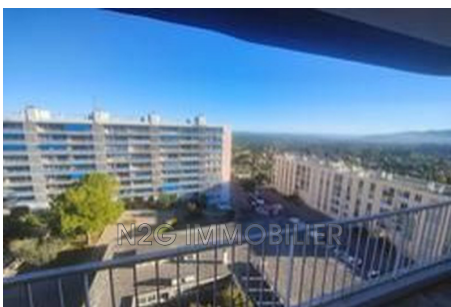

23 000 €

Buying parking

Energy class (dpe) : Unavailable

Emission of greenhouse gases (ges) :
Unavailable

Parking Grasse

You

Fees and charges :
23 000 € fees included

Document non contractuel
06/05/2025 - Prix T.T.C